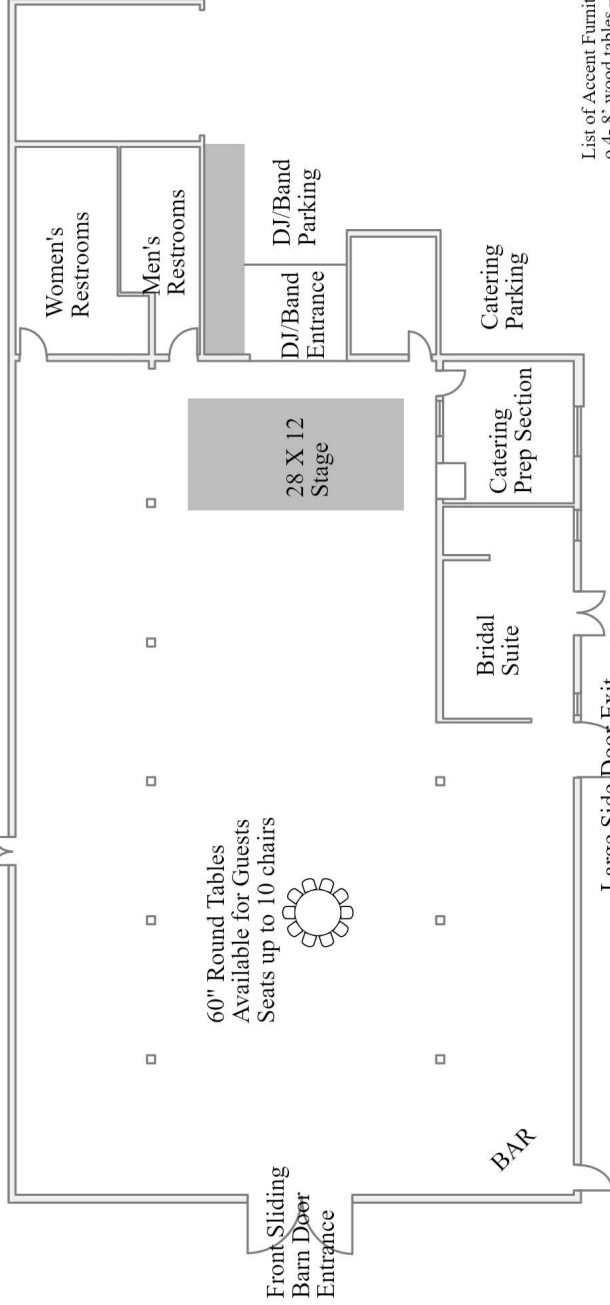

Grooms
Quarters

Side Door
Exit into
Game Yard

Wedding
Tree

- List of Accent Furniture Available:
- o 4- 8' wood tables – does not need tablecloth.
 - o 3- 6' plastic tables – would need tablecloth.
 - o 2- 4' plastic table – would need tablecloth.
 - o 1- 2'x2' wood table, 32" tall – does not need tablecloth.
 - o 1- 2'x 2' wood table, 44" tall – does not need tablecloth.
 - o 40" round spool style table – does not need tablecloth.
 - o Wagon Wheel table – Rustic does not need tablecloth.
 - o 4 – Whiskey Barrels

Sample Floor Plan - Nov 02, 2021

The 1850 Settlement - Full Floorplan

Sample Floor Plan